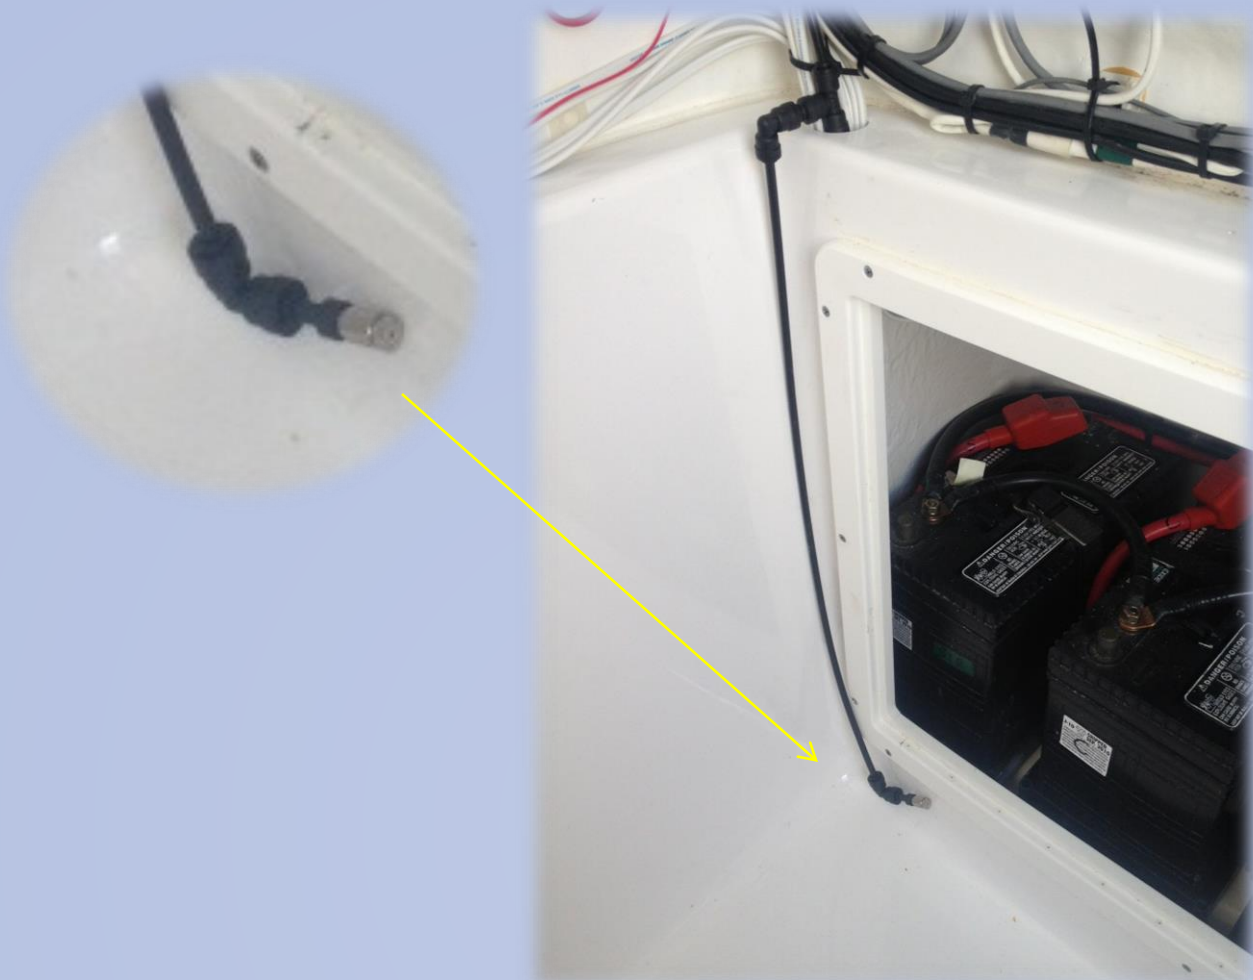

Mister-Comfort Marine Hard Top Installation

Misting heads located on either side of overhead compartment

Two misting heads located on backside of hardtop

Misting Pump and ¾ inch water pickup Tee locations

Automatic Drain Valve is located outside battery compartment secure in place and direct water by use of 3/8" clear tubing

(888) 647-8370
www.Mister-Comfort.com