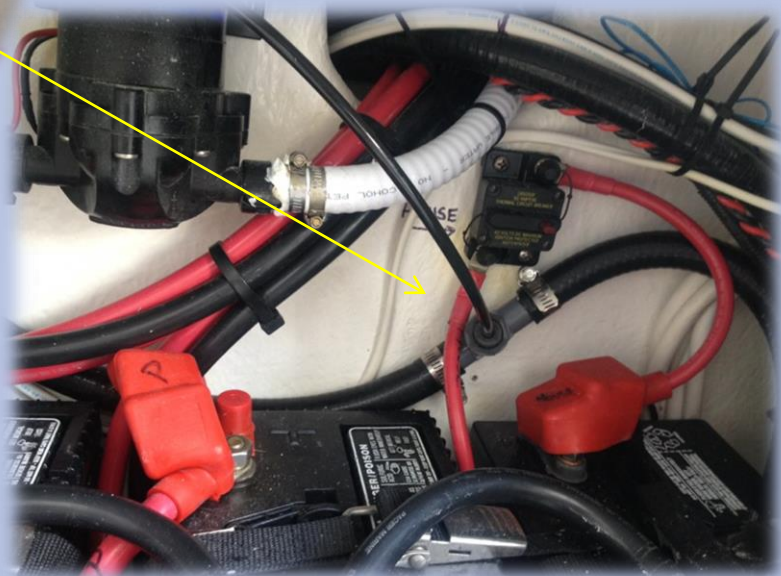

Mister-Comfort Marine Hard Top Installation

Misting heads located on either side of overhead compartment

Two misting heads located on backside of hardtop

Misting Pump and ¾ inch water pickup Tee locations

Automatic Drain Valve is located outside battery compartment secure in place and direct water by use of 3/8" clear tubing

(888) 647-8370
www.Mister-Comfort.com