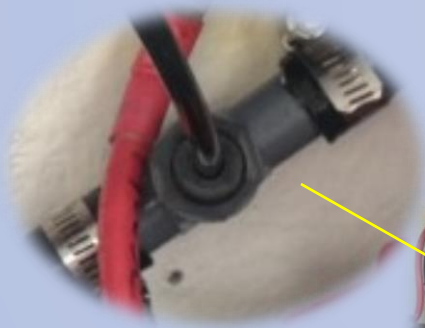

Mister-Comfort Marine Hard Top Installation

Misting heads located on either side of overhead compartment

Two misting heads located on backside of hardtop

Misting Pump and ¾ inch water pickup Tee locations

Automatic Drain Valve is located outside battery compartment secure in place and direct water by use of 3/8" clear tubing

(888) 647-8370
www.Mister-Comfort.com