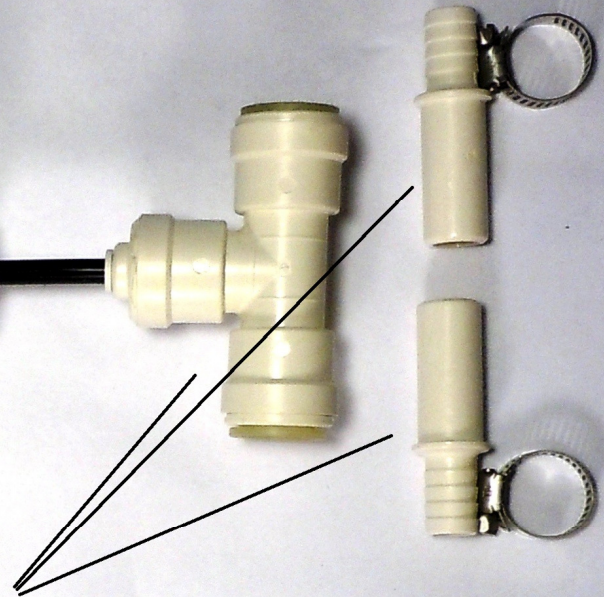

3/8" MNPT
X 1/4" QC

In-Line Filter

3/8" MNPT X 1/4" QC

Automatic Drain Valve (ADV)

The Kit includes a 1/2" OC for 1/2" PEX plumbing. Also in kit are two 1/2" stems to 1/2" barb for flexible tubing (if needed)

OPTIONAL 15mm Tee to 1/4" QC (part # 2497) can be ordered if plumbing is 15mm.